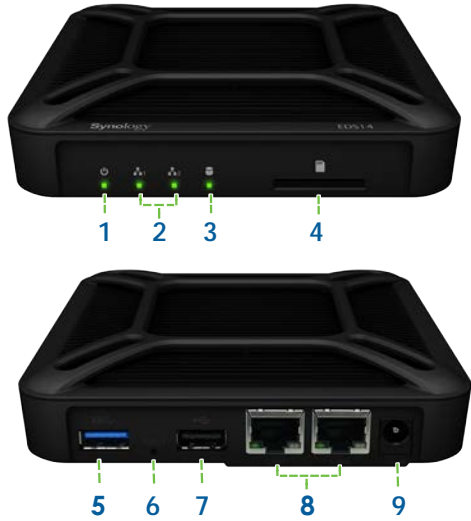

Connections & Buttons

- 1 Power Indicator
- 2 LAN Indicators
- 3 SD/Disk Indicator
- 4 SD Card Slot
- 5 USB 3.0 Port
- 6 RESET Button
- 7 USB 2.0 Port
- 8 LAN Ports
- 9 Power Port
- 10 DC Output Port
- 11 SD/Disk Eject Button

Technical Specifications

Hardware

CPU	Marvell Armada 370 1.2GHz
Floating Point	Yes
Hardware Encryption Engine	Yes
Memory	DDR3 512MB
External Device Interface	USB 3.0 port X 1, USB 2.0 port X 1, SD card reader X 1
SD Card	SDXC/UHS-I, SDHC/C10
Size (HxWxD)	31mm X 125mm X 125mm
Weight	295g
LAN	Gigabit X 2
Wireless Support	Yes (wireless dongles not included)
Dynamic DC Input	7 to 24V; 2A (Adapter in package: 12V; 2A)
DC Output	Current: 1A Voltage: Consistent with DC Input
AC Input Power Voltage	100V to 240V
Power Frequency	50Hz to 60Hz, Single Phase
Operating Temperature	EDS14 with direct DC input: -4 to 122°F (-20 to 50°C) AC Power Adapter in package: 32 to 122°F (0 to 50°C)
Storage Temperature	-20°C to 60°C (-5°F to 140°F)
Relative Humidity	5% to 95%RH

DSM Specifications

Networking Protocols	CIFS, AFP, NFS, FTP, WebDAV, CalDAV, Telnet, SSH, SNMP, VPN (PPTP, OpenVPN™, L2TP)
File System	External: EXT4, EXT3, FAT, NTFS, HFS+ (Read Only)
File Sharing Capability	Max User Account: 128, Max Group: 64, Max Shared Folder: 32, Max Concurrent CIFS/AFP/FTP Connections: 128
Security	FTP over SSL/TLS, IP Auto-Block, Firewall, Encrypted Network Backup over Rsync, HTTPS Connection
Utilities	Synology Web Assistant, Synology Assistant, Synology Data Replicator, Cloud Station
Supported Clients	Windows XP onward, Mac OS X® 10.5 onward, Ubuntu 9.04 onward
Support Browsers	Chrome™, Firefox®, Internet Explorer® 8 onward, Safari® 5 onward, Safari (iOS 5 or later on iPad), Chrome (Android 4.0 on tablets)
Language	English, Deutsch, Français, Italiano, Español, Dansk, Norsk, Svensk, Nederlands, Русский, Polski, Magyar, Português do Brasil, Português Europeu, Türkçe, Český, 日本語, 한국어, 繁體中文, 简体中文