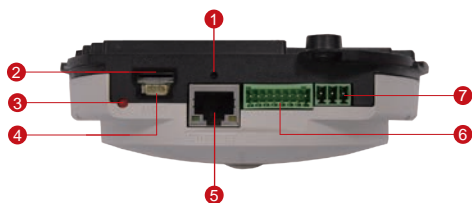

## 5MP Indoor Hemispheric Dome with D/N, Advanced WDR, SLLS, ePTZ, Fisheye Lens

- 5 Megapixel with 1080p
- Day & Night with Superior Low Light Sensitivity
- Fisheye Lens with f1.05mm / F2.8
- Advanced WDR (80 dB)
- 12 fps at 2592 x 1944
- 180/360° Panorama View with Dewarped Streaming

### PHOTO INDICATION

- ① Reset button
- ② Memory Card Slot
- ③ Power LED
- ④ Audio Input / Output
- ⑤ Ethernet Port
- ⑥ Digital Input & Output
- ⑦ DC 12V Power Input

#### • General

Power Source / Consumption	PoE Class 3 (IEEE 802.3af) / 7.06 W DC 12V (adapter not included) / 6.12 W
Weight	415 g (0.915 lb)
Dimensions (Ø x H)	150mm x 45mm (5.9" x 1.8")
Mount Type	Surface, Flush, Wall, Pendant, Pole, Corner, Gang box
Starting Temperature	-10°C ~ 50°C (14°F ~ 122°F)
Operating Temperature	-10°C ~ 50°C (14°F ~ 122°F)
Operating Humidity	10% ~ 85% RH
Approvals	CE (EN 55022 Class B, EN 55024), FCC (Part15 Subpart B Class B)